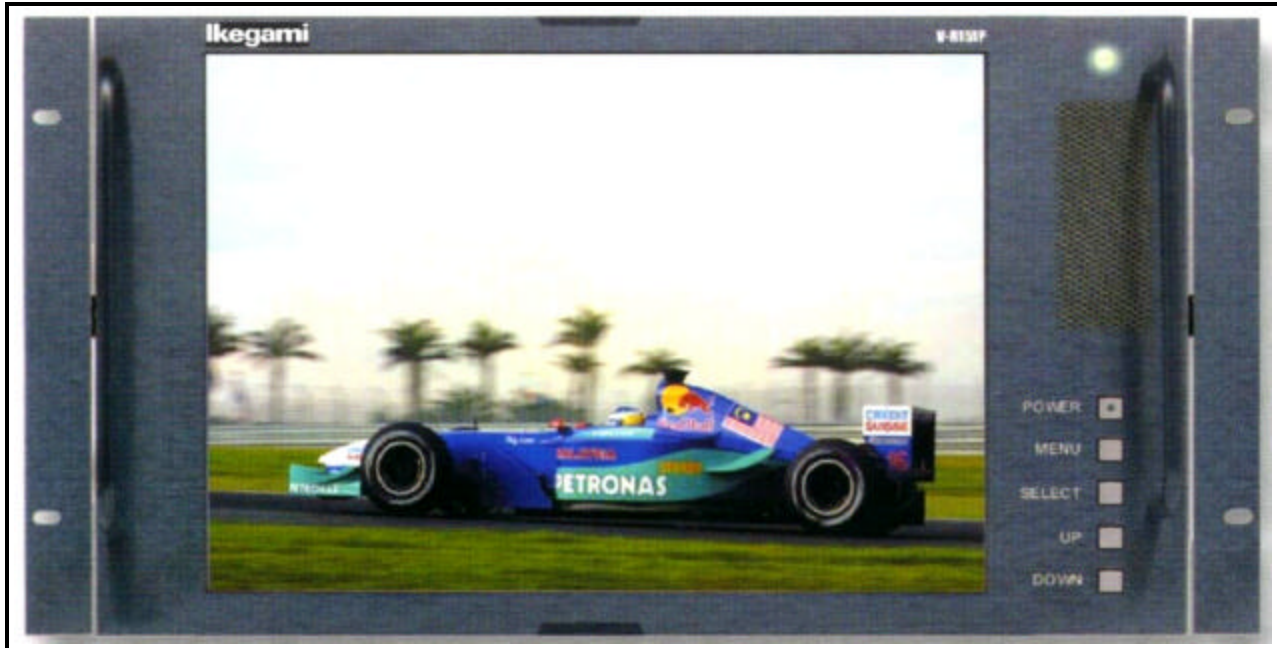

Ikegami®

15" LCD Monitor with Audio and Tuner

V-R151P

The V-R151P is a 15" LCD rack mounted unit six rack spaces high that has a 125 channel TV Tuner and Audio built-in. This panel has 1024 x 768 pixels making it a truly high resolution video LCD panel. The built-in audio system has a stereo input that is mono compatible. For added flexibility, this unit has a green tally light and can accommodate NTSC/PAL composite video, TV, S-video or XGA for computer monitoring. Like all V-R Series, this unit is constructed of steel and aluminum and can tilt 90 degrees while rackmounted. Unit comes complete with power supply and owners manual.

■ SPECIFICATIONS:

Viewing Area:	11.69" (H) x 9.12" (V)	Video Input:	1 X Composite NTSC / PAL
Aspect Ratio:	4 : 3		S-video (Y + C)
Pixels:	1024 (H) x 768 (V)		TV tuner and XGA
Dot Pitch:	0.29mm x 0.3mm	Audio input:	2 X RCA unbalanced
Display:	15" LCD	Dimensions:	Width 19.12 Inch
Brightness:	250 cd		Height 10.5 Inch
Power Requirement:	12 VDC, 3 Amp.		Depth 2.17 Inch